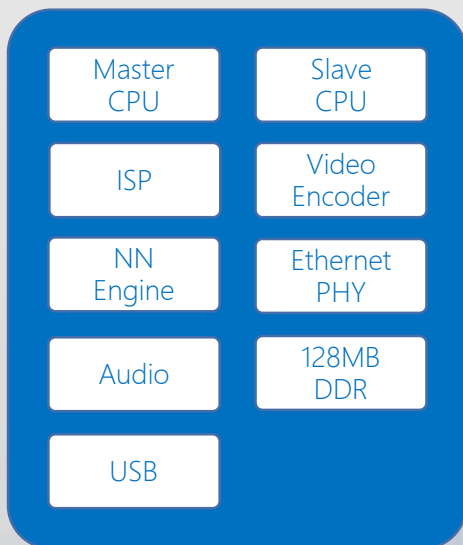

应用领域 | Application

- 智能家居摄像头 | Smart Home Security Camera

产品特点 | Features

- 基于深度学习的轻智能引擎
Deep learning based smart engine
- 内置128MB内存，最大支持4百万像素
Internal 128MB DDR, support up to 4MP
- 支持双麦克风输入
Support dual microphone inputs
- 与FH8652管脚兼容
Pin to pin compatible to FH8652

主要模块 | Block Diagram

产品规格 | Specifications

CPU	Master CPU: up to 996MHz Slave CPU: up to 498MHz
AI Engine	0.5TOPS computation power Human/Car detection Face detection/recognition (optional)
CIS	Support up to 4MP inputs 2-lane MIPI, RGB bayer
ISP	2-frame WDR, local tone mapping 2DNR, 3DNR AE/AWB/AF
Video Encoder	H.264/H.265 video encoder Support up to 4MP Support multi-streams: videox2+JPEGx1 JPEG: up to 4MP@5fps
Audio	Dual ADC & single DAC Support 8K~48KHz sampling rate Support echo cancellation
Ethernet	Internal 10M/100M Ethernet PHY
Peripherals	3xI2C, 3xSPI, 3xUART, 2xSDIO 1xUSB2.0 2xSADC, 12xPWM
Memory	Internal 128MB DDR3
Package	QFN88, 9mmx9mm